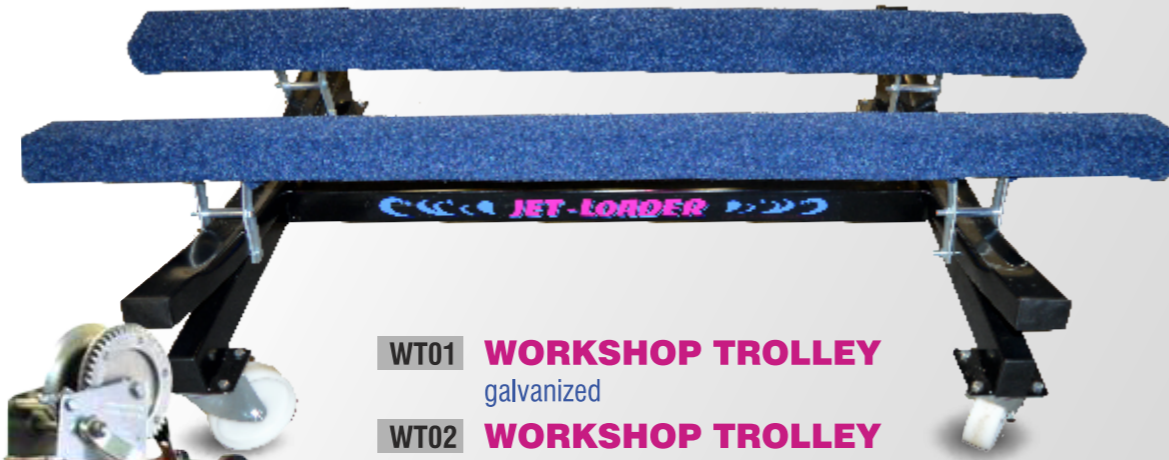

WT02 WORKSHOP TROLLEY

WT01 WORKSHOP TROLLEY
galvanized