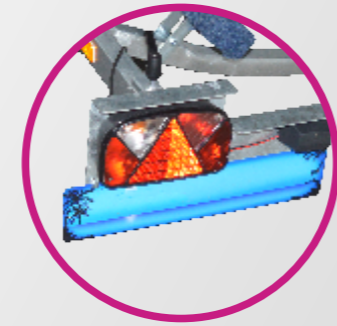

CUSTOM CAR TRAILERS

>big<

Body measurements
length 3650mm
width 1250mm

unrestrained
-750kg

ROLLE-Option

USABLE FOR

Part No.		galvanized <i>verzinkt/ galvanisee/ galvanized</i>	galvanized+coating <i>verzinkt+Farbschicht/ galvanisee+paint/ galvanized+paint</i>	lamp holder + coating <i>lampehalterung+Farbschicht/ porte lamp +paint/ lamp holder+paint</i>	Led lighting <i>led leuchten/ Eclairage LED / Led lighting</i>
TR030	BIG 13" galvanized	☐	☐	☐	☐
TR031	BIG 13" galvanized+coating	☐	☒	☐	☐
TR032	BIG 13" galvanized+coating	☐	☒	☒	☐
TR033	BIG 13" galvanized, led	☐	☐	☐	☒
TR034	BIG 13" galvanized+coating, led	☒	☒	☐	☒

length x width - 4450 cm x 1595 cm   total weight - 750 Kg
weight - 138 Kg   payload - 612 Kg

- adjustable wooden pads covered with carpet
- Cord winch
- removable lamps
- 4 years warranty on bearings

Jetloader trailer big
for jetski 2 sitter or 3 sitter

JETLOADER BIG