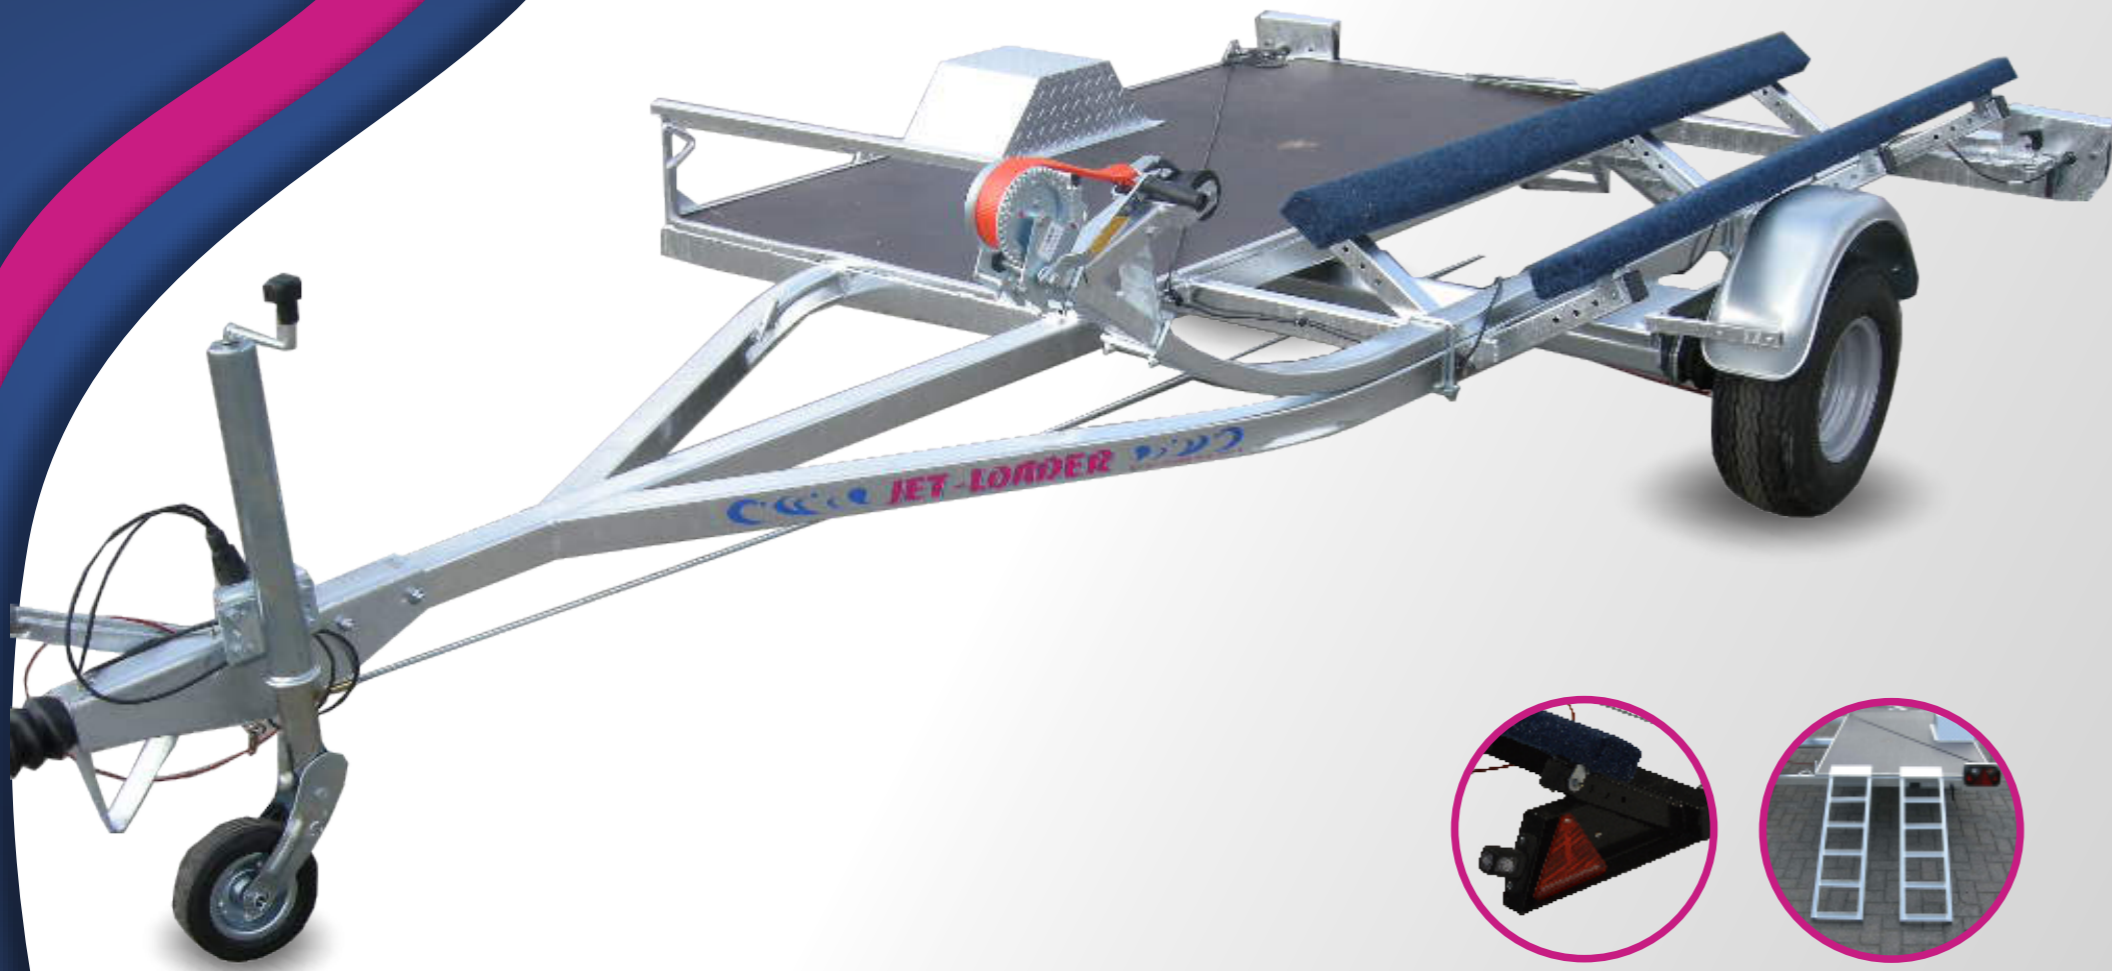

CUSTOM CAR TRAILERS
-for stayer, two-seater, three seater & jet with quad-
>jet-atv tall<

LED-Option

JET-LOADER®

USABLE FOR